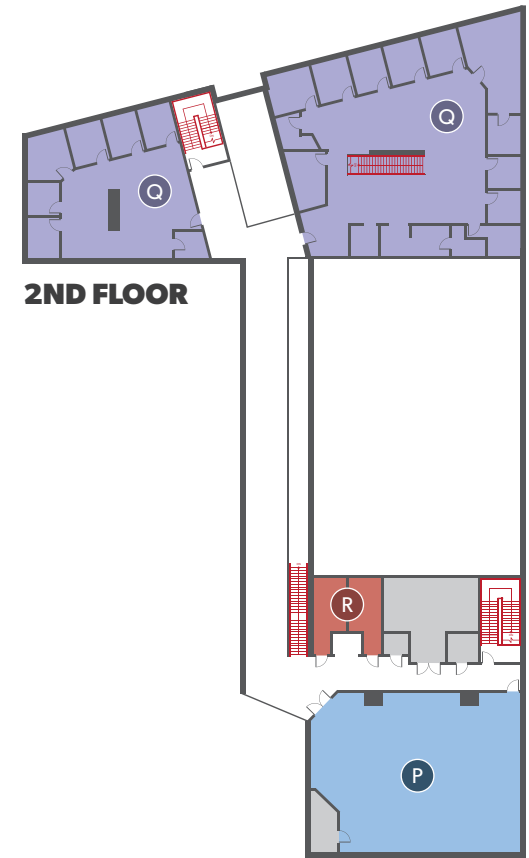

# HARVEST BIBLE CHAPEL

CAMPUS MAP 3800 E. 53RD STREET • DAVENPORT, IA 52807

## 1ST FLOOR

## 2ND FLOOR

## ROOM KEY

- |                                  |                                |                                |                          |
|----------------------------------|--------------------------------|--------------------------------|--------------------------|
| <b>A</b> Harvest Kids Classrooms | <b>F</b> Adult Ministries Room | <b>K</b> Lobby Classroom       | <b>P</b> Upper Classroom |
| <b>B</b> Harvest Kids Check-in   | <b>G</b> Power House Room      | <b>L</b> Lobby Conference Room | <b>Q</b> Church Offices  |
| <b>C</b> <b>WORSHIP CENTER</b>   | <b>H</b> Information Desk      | <b>M</b> Lower Classroom       | <b>R</b> Restrooms       |
| <b>D</b> Great Room              | <b>I</b> Guest Central         | <b>N</b> Gym                   |                          |
| <b>E</b> Power House Too Room    | <b>J</b> Café                  | <b>O</b> Green Room            |                          |