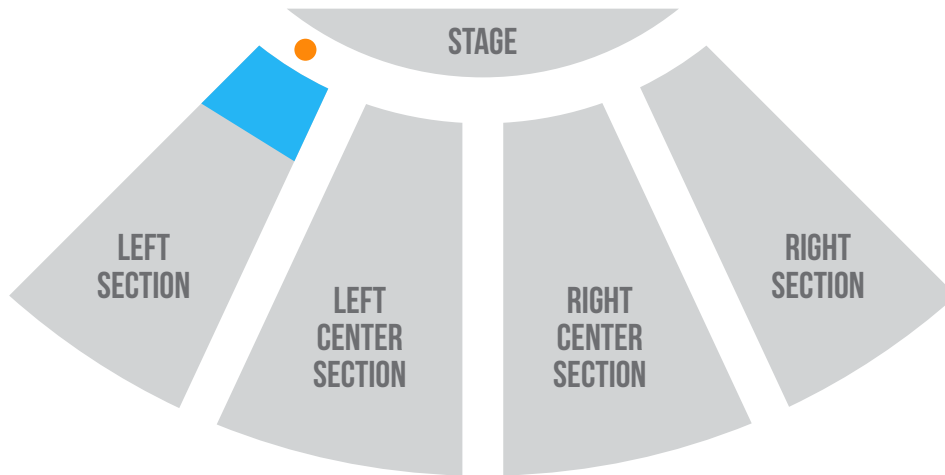

# DEAFMINISTRY

## SEATING LOCATION

AN ASL INTERPRETER IS AVAILABLE DURING EACH SATURDAY 5:30PM WORSHIP SERVICE:

● ASL INTERPRETER

■ ROWS RESERVED FOR DEAF MINISTRY