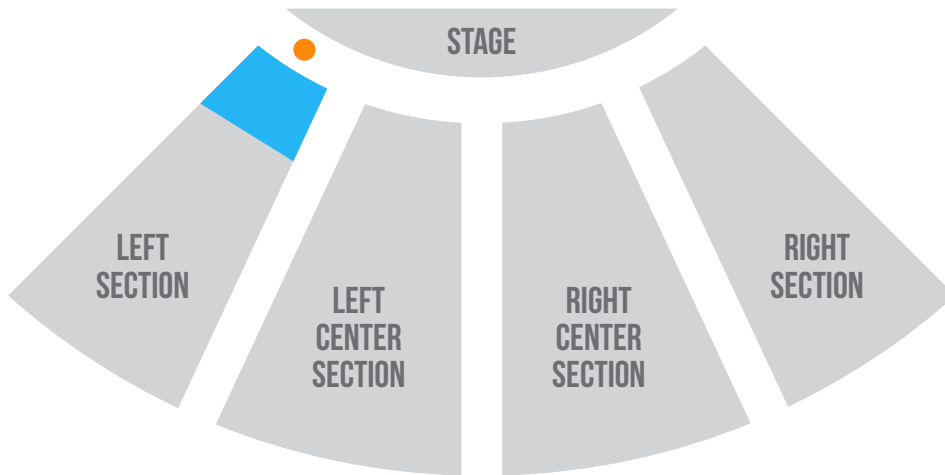

DEAFMINISTRY

SEATING LOCATION

AN ASL INTERPRETER IS AVAILABLE DURING EACH SATURDAY 5:30PM WORSHIP SERVICE:

● ASL INTERPRETER

■ ROWS RESERVED FOR DEAF MINISTRY