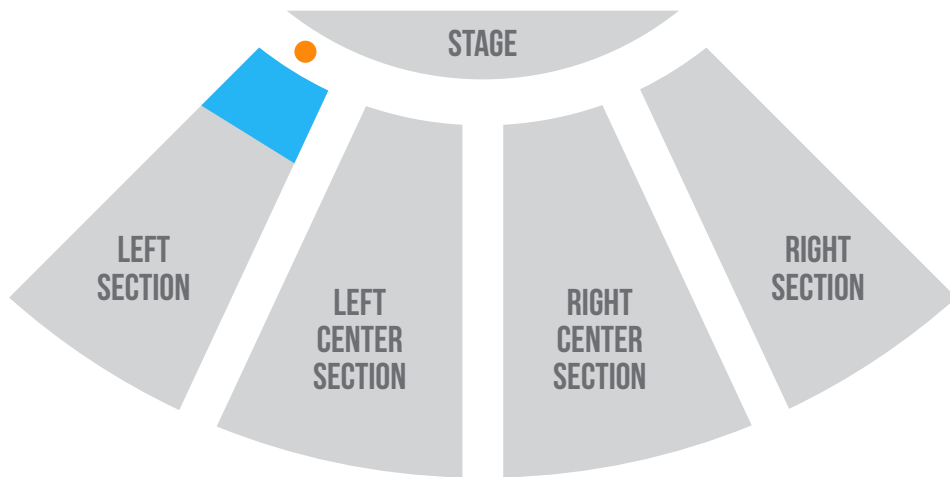

DEAFMINISTRY

SEATING LOCATION

AN ASL INTERPRETER IS AVAILABLE DURING EACH SATURDAY 5:30PM SERVICE AT MAIN CAMPUS:

● ASL INTERPRETER

■ ROWS RESERVED FOR DEAF MINISTRY